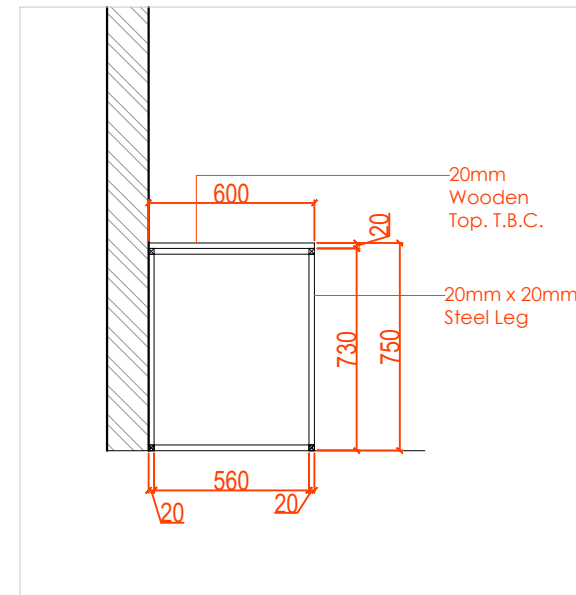

# IT Support Customer Unit (2nd Floor)

Desk in laminate finish with metal legs

ITEM 12 ON THE LIST  
QTY 1

**FOR APPROVAL**

Project No. : ---  
Scale : N/A  
Drawn by : OBJ  
Checked : OBJ  
Cad File : CAD\_FILE

Sheet title  
IT Support Customer Unit  
Floor Plan ,Elevation and Side Details