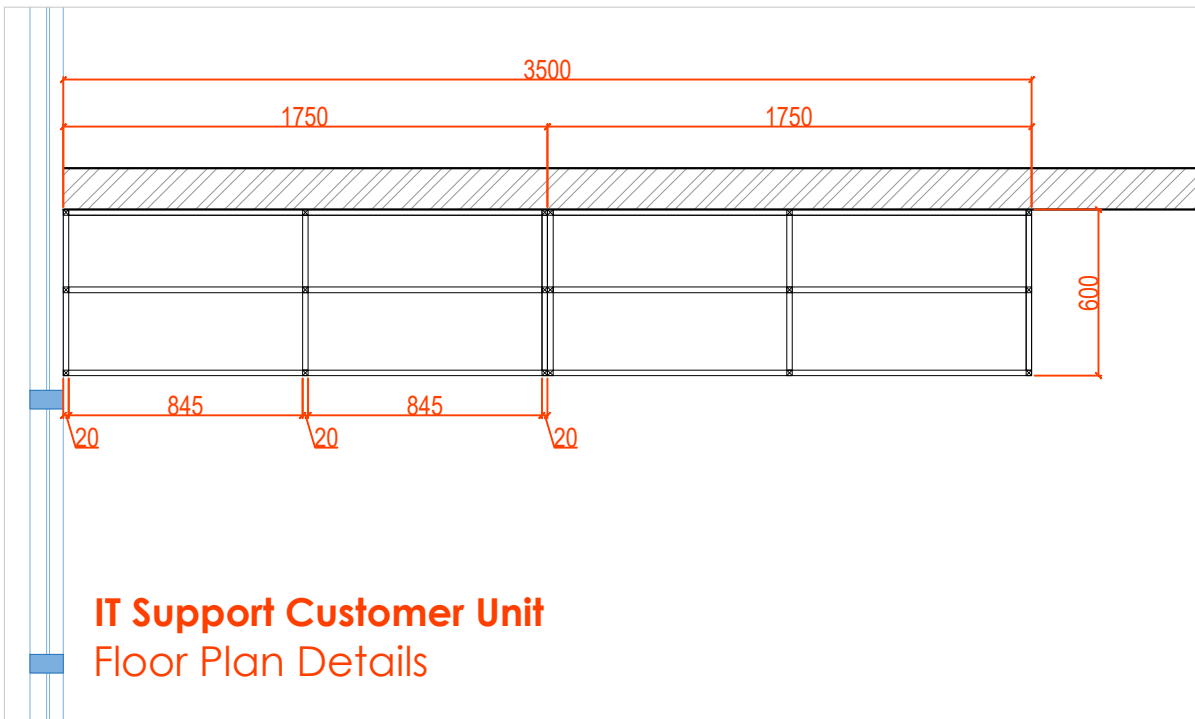

# IT Support Customer Unit (2nd Floor)

Desk in laminate finish with metal legs

ITEM 12 ON THE LIST  
QTY 1

**FOR APPROVAL**

Project No. : ---  
Scale : N/A  
Drawn by : OBJ  
Checked : OBJ  
Cad File : CAD\_FILE

Sheet title  
IT Support Customer Unit  
Floor Plan ,Elevation and Side Details