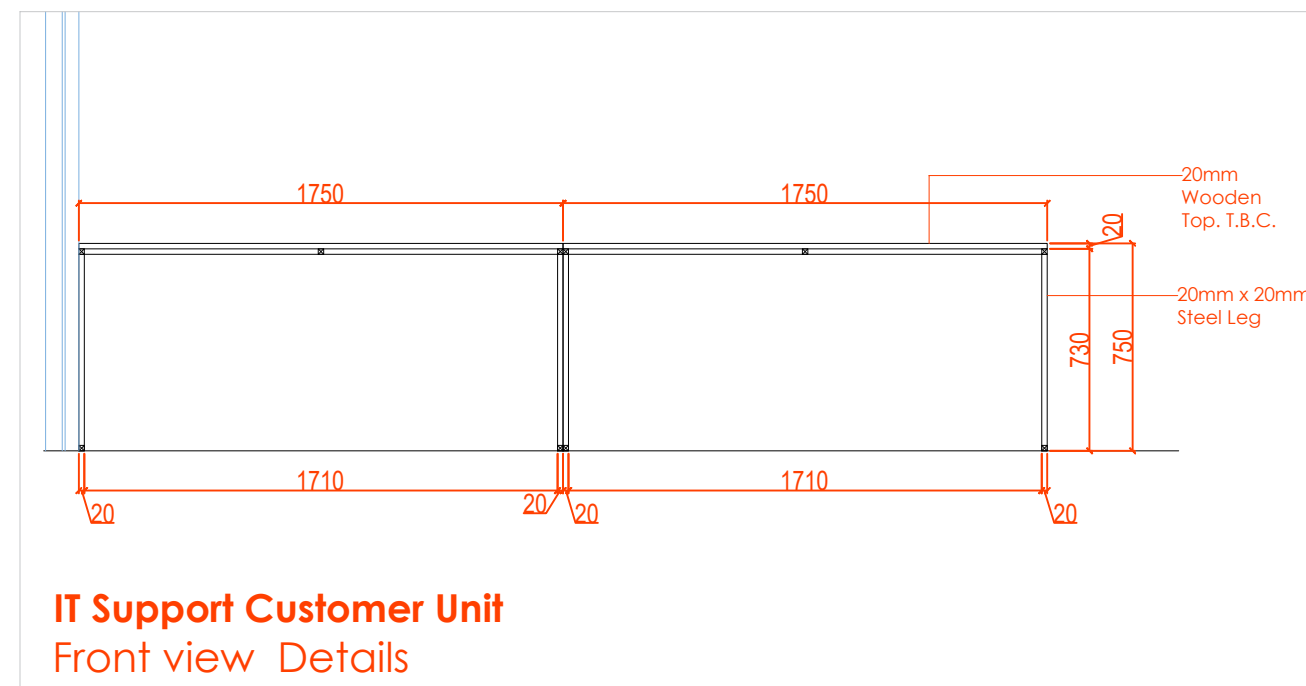

# IT Support Customer Unit (2nd Floor)

Desk in laminate finish with metal legs

ITEM 12 ON THE LIST  
QTY 1

**FOR APPROVAL**

Project No. : ---  
Scale : N/A  
Drawn by : OBJ  
Checked : OBJ  
Cad File : CAD\_FILE

Sheet title  
IT Support Customer Unit  
Floor Plan ,Elevation and Side Details