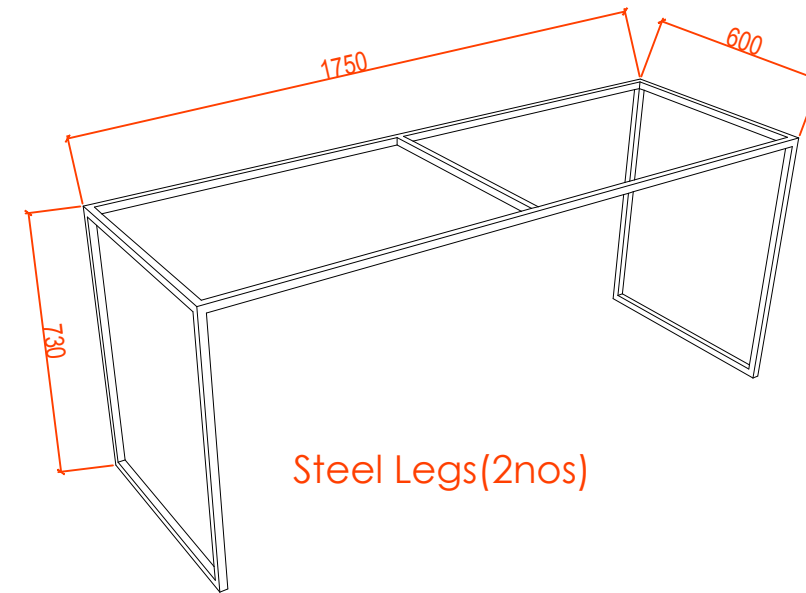

# IT Support Customer Unit (2nd Floor)

Desk in laminate finish with metal legs

ITEM 12 ON THE LIST  
QTY 1

**FOR APPROVAL**

Project No. : ---  
Scale : N/A  
Drawn by : OBJ  
Checked : OBJ  
Cad File : CAD\_FILE

Sheet title  
IT Support Customer Unit  
Floor Plan ,Elevation and Side Details